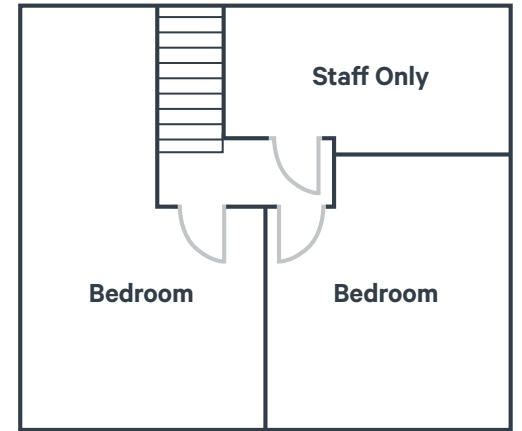

**Nau mai,
haere mai**
**Welcome to
Nairn Street
Cottage**

Visitor Center

Ground floor

Bus stop 7712
350m down steep hill
→

First floor

Portable ramp for
wheelchair access

First aid/
defibrillator

Limited street parking in front of
Nairn Street Cottage is available

Scan to view on Web