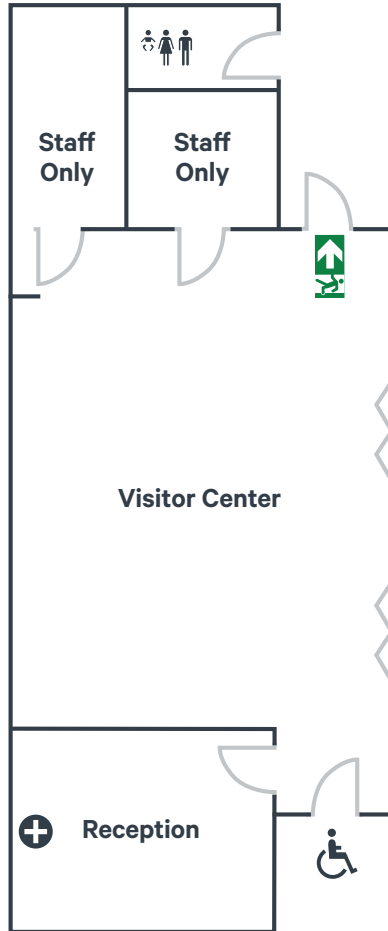

**Nau mai,
haere mai**
**Welcome to
Nairn Street
Cottage**

Visitor Center

Ground floor

Bus stop 7712
350m down steep hill
→

First floor

Portable ramp for
wheelchair access

First aid/
defibrillator

Limited street parking in front of
Nairn Street Cottage is available

Scan to view on Web