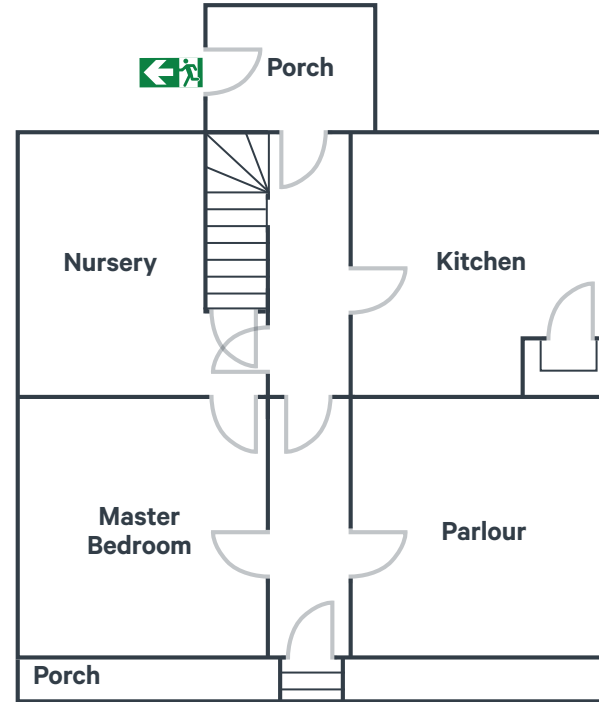

**Nau mai,
haere mai**
**Welcome to
Nairn Street
Cottage**

Visitor Center

Ground floor

Bus stop 7712
350m down steep hill
→

First floor

Portable ramp for
wheelchair access

First aid/
defibrillator

Limited street parking in front of
Nairn Street Cottage is available

Scan to view on Web